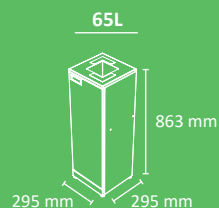

TURIN

Color

black

Easy Empty

OUTDOOR

INDOOR

manufactured by Cervic Environment

COLLECTION SYSTEM

OPENING SIZES

65L

95L

ACCESSORIES