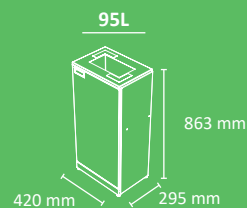

TURIN

Color

black

Easy Empty

OUTDOOR

INDOOR

manufactured by Cervic Environment

COLLECTION SYSTEM

OPENING SIZES

65L

95L

ACCESSORIES